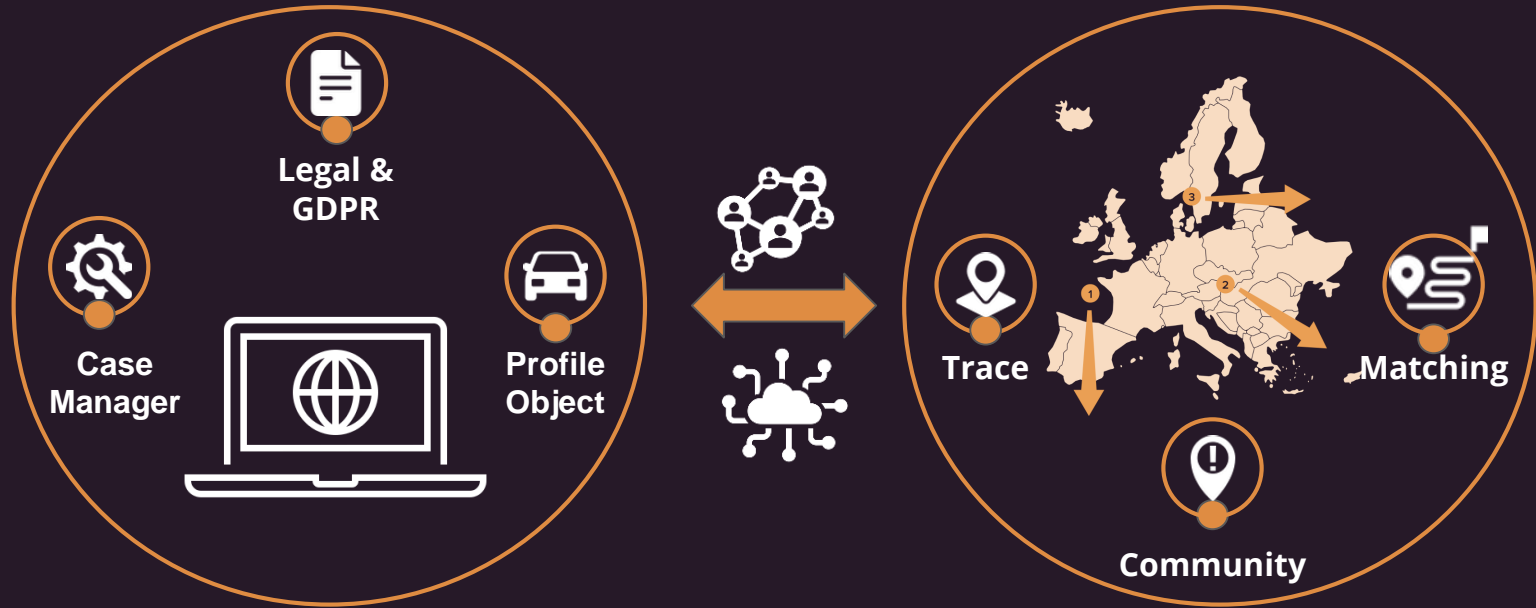

# Mohawk UI

Checking claims to discover the truth, investigate for suspicious activity.

# Automation (API)

Automation (API) allows for automating and efficiently checking all claims for suspicious activity

# Sjerlok

Manage and locate your assets, communication and service